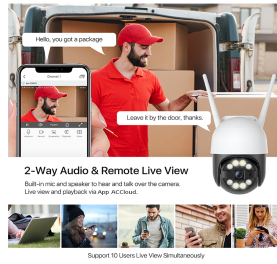

275°

Pan Range

90°

Tilt Range

Night Vision

Three Night Vision Modes

Flexible monitoring with three distinct night vision modes, including full color and smart auto-switching.

Night Vision Modes

- Smart Night Vision (Auto-switch)
- Full Color Night Vision
- Black & White Infrared Mode

Smart Features

Receive instant app notifications triggered by human detection to minimize false alarms.

Intelligent Detection

Human Detection • App Push Notifications • Human-Activated Siren • Active Spotlight

Connectivity & Audio

Communicate through the built-in microphone and speaker and view live feeds remotely via the app.