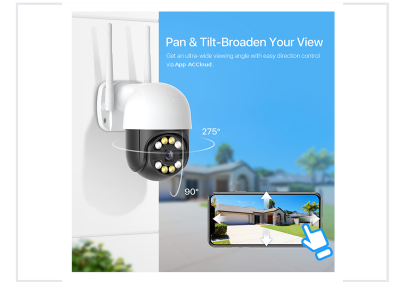

1080P Wireless PTZ Security Camera

This wireless security camera captures 1080P high-definition video. It supports remote pan, tilt, and zoom functionality for comprehensive monitoring.

ADDITIONAL IMAGES

Overview

Smart Outdoor Surveillance

This 1080P Wireless PTZ Security Camera provides robust, all-weather surveillance for residential and commercial properties. Featuring a 2MP sensor and efficient H.265+ video compression, it delivers high-quality footage while optimizing storage. With intelligent human detection, active deterrents like a siren and spotlight, and comprehensive PTZ controls, this camera ensures proactive security and easy remote monitoring.

275°

Pan Range

90°

Tilt Range

Night Vision

Three Night Vision Modes

Flexible monitoring with three distinct night vision modes, including full color and smart auto-switching.

Night Vision Modes