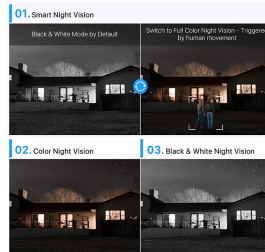

275°

Pan Range

90°

Tilt Range

Night Vision

Three Night Vision Modes

Flexible monitoring with three distinct night vision modes, including full color and smart auto-switching.

Night Vision Modes

- Smart Night Vision (Auto-switch)
- Full Color Night Vision
- Black & White Infrared Mode

Smart Features

Receive instant app notifications triggered by human detection to minimize false alarms.

Intelligent Detection