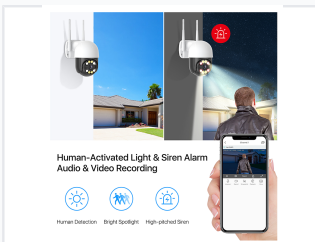

1080P Wireless PTZ Security Camera

This wireless security camera captures 1080P high-definition video. It supports remote pan, tilt, and zoom functionality for comprehensive monitoring.

ADDITIONAL IMAGES

Overview

Smart Outdoor Surveillance

This 1080P Wireless PTZ Security Camera provides robust, all-weather surveillance for residential and commercial properties. Featuring a 2MP sensor and efficient H.265+ video compression, it delivers high-quality footage while optimizing storage. With intelligent human detection, active deterrents like a siren and spotlight, and comprehensive PTZ controls, this camera ensures proactive security and easy remote monitoring.

275°

Pan Range

90°

Tilt Range

Night Vision

Three Night Vision Modes

Flexible monitoring with three distinct night vision modes, including full color and smart auto-switching.

Night Vision Modes

- Smart Night Vision (Auto-switch)
- Full Color Night Vision
- Black & White Infrared Mode

Smart Features

Receive instant app notifications triggered by human detection to minimize false alarms.

Intelligent Detection