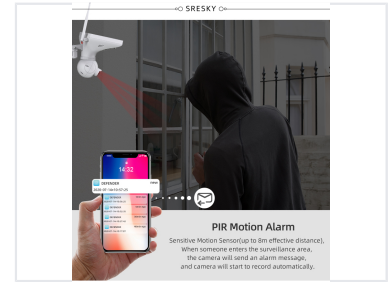

1080P 4G WiFi Solar Powered Security Camera

This 1080P security camera supports both 4G and WiFi networks for flexible installation. It features solar power for sustainable operation, cloud storage, and an SD card slot for video recording.

ADDITIONAL IMAGES

Overview

Easy wireless installation for versatile outdoor security monitoring.

Solar-Powered Wireless Surveillance

This 1080P security camera provides a comprehensive wireless monitoring solution for both indoor and outdoor environments. Equipped with both 4G cellular and WiFi connectivity, it ensures reliable access even in remote locations. The integrated solar-powered design eliminates the need for external power supplies, while advanced motion detection and smart cloud/SD storage make it an efficient security tool.

Technical Specifications

Video Resolution	1080P
Connectivity	4G LTE, WiFi
Max SD Card Capacity	64 GB
PIR Detection Range	8 m

Features

Key Capabilities

- Solar-powered wireless operation
- Dual mounting: Wall or pole mount
- Day/Night color monitoring
- Motion-activated lighting
- Real-time alarm messaging via app
- Integrated camera and lighting system