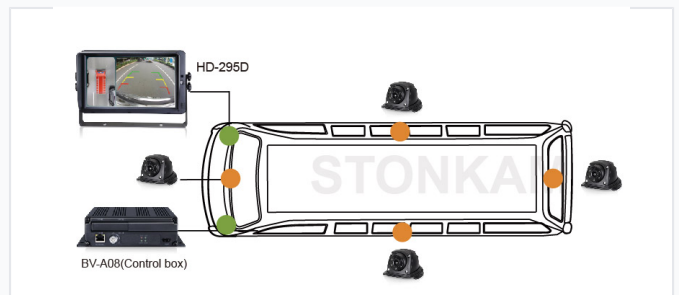

1080P 360° Vehicle Surround View System

This 1080P 360° vehicle surround view system provides a comprehensive view of the vehicle's surroundings. It enhances safety by eliminating blind spots and assisting with parking and maneuvering in tight spaces.

Overview

Enhance safety in diverse driving scenarios including parking, narrow roads, and blind areas.

Complete system package including the central control unit and high-definition display monitor.

Comprehensive Vehicle Surround View System

This 1080P 360° surround view system is engineered to eliminate blind spots and enhance safety for commercial and emergency vehicles. By utilizing multiple high-definition cameras and seamless image stitching, it provides drivers with a real-time, distortion-free view of their surroundings. The system is designed for reliability in demanding environments, offering advanced recording capabilities and flexible sensor integration to assist with parking, maneuvering in narrow spaces, and accident prevention.

Storage Capacity 4 x 128GB SD Cards

Video Compression H.264

Pre-record Function 15 seconds

Connectivity & Power

Wide-angle camera coverage with integrated GPS, Wi-Fi, and 4G connectivity.

Connectivity

- Wi-Fi
- GPS Tracking (Optional)
- 3G/4G Support
- Ethernet
- HDMI Output