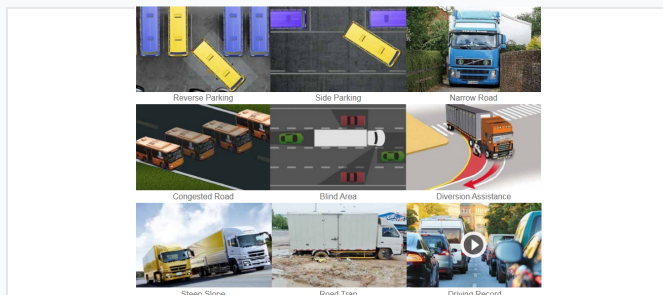

1080P 360° Vehicle Surround View System

This 1080P 360° vehicle surround view system provides a comprehensive view of the vehicle's surroundings. It enhances safety by eliminating blind spots and assisting with parking and maneuvering in tight spaces.

Overview

Enhance safety in diverse driving scenarios including parking, narrow roads, and blind areas.

Complete system package including the central control unit and high-definition display monitor.

Comprehensive Vehicle Surround View System

This 1080P 360° surround view system is engineered to eliminate blind spots and enhance safety for commercial and emergency vehicles. By utilizing multiple high-definition cameras and seamless image stitching, it provides drivers with a real-time, distortion-free view of their surroundings. The system is designed for reliability in demanding environments, offering advanced recording capabilities and flexible sensor integration to assist with parking, maneuvering in narrow spaces, and accident prevention.