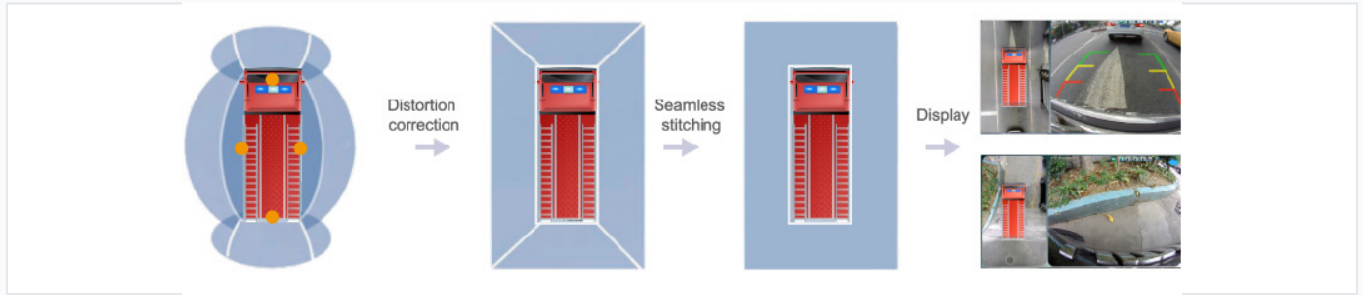

1080P 360° Vehicle Surround View System

This 1080P 360° vehicle surround view system provides a comprehensive view of the vehicle's surroundings. It enhances safety by eliminating blind spots and assisting with parking and maneuvering in tight spaces.

Overview

Enhance safety in diverse driving scenarios including parking, narrow roads, and blind areas.

Complete system package including the central control unit and high-definition display monitor.

Comprehensive Vehicle Surround View System

This 1080P 360° surround view system is engineered to eliminate blind spots and enhance safety for commercial and emergency vehicles. By utilizing multiple high-definition cameras and seamless image stitching, it provides drivers with a real-time, distortion-free view of their surroundings. The system is designed for reliability in demanding environments, offering advanced recording capabilities and flexible sensor integration to assist with parking, maneuvering in narrow spaces, and accident prevention.

Camera & Imaging

Advanced image processing ensures a clear, unified 360-degree view.

Camera Configuration

Feature	Specification
Resolution	1080P
Viewing Angle (Diagonal)	190°
Horizontal Viewing Angle	>170°
Standard Channels	4CH
Maximum Supported Channels	8CH