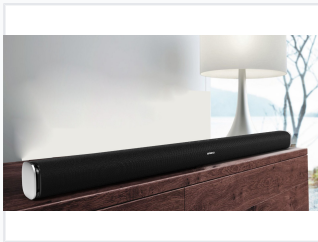

100W TV Soundbar with Bluetooth, USB, HDMI, Optical, and EQ

This 100W soundbar is designed for TV use. It features Bluetooth connectivity, USB, Aux, LED display, HDMI, DSP, optical input, and EQ adjustment.

ADDITIONAL IMAGES

Product Overview

High-Performance 100W Soundbar System

This 100W soundbar system is engineered to deliver immersive digital surround sound for a premium home entertainment experience. Featuring a dedicated wireless subwoofer and advanced DSP technology, it ensures deep bass and crystal-clear audio reproduction. With versatile connectivity options including Bluetooth, HDMI, and Optical inputs, it integrates seamlessly with modern televisions and media devices.

Technical Specifications

Output Power

100 W

Total Power

Speaker Size

6.5-inch Subwoofer x 1, 2-inch Tweeters x 4

Advanced Audio Features

DSP Solution, EQ Adjustment, Digital Surround Sound