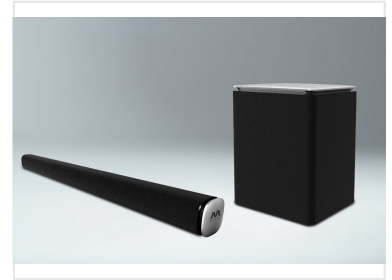

100W Soundbar with Bluetooth, USB, AUX, HDMI, Optical Inputs

This soundbar is engineered for television use, delivering 100W of power through a 6.5-inch driver and four 2-inch drivers. It offers versatile connectivity with Bluetooth, USB, AUX, HDMI, and optical inputs, plus DSP, LED indicators, and EQ adjustments.

Overview

High-Performance Audio Solution

This 100W soundbar system offers a comprehensive audio upgrade for professional and home entertainment setups. Featuring a dedicated wireless subwoofer and a multi-driver array, it delivers clear, immersive sound with deep bass. With versatile connectivity options including HDMI, Optical, Bluetooth, and USB, this system integrates seamlessly with modern televisions and media devices.