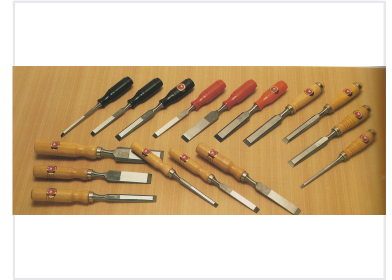

# Woodworking Firmer Chisel Set

This set of firmer chisels is designed for precision woodworking and shaping tasks. The chisels feature blades of hardened steel and ergonomically designed handles for a comfortable grip and optimal control.

### Precision Woodworking Performance

This firmer chisel set is engineered for high-precision woodworking and shaping tasks. Crafted from durable drop-forged manganese steel, these tools are built to maintain sharpness and withstand rigorous use. The set features ergonomically designed handles for optimal control and comfort, making it an excellent choice for both professional craftsmen and woodworking enthusiasts.

### Handle Colors

- Black
- Red
- Natural Wood

Grip Design	Ergonomically designed for comfort and control
-------------	--