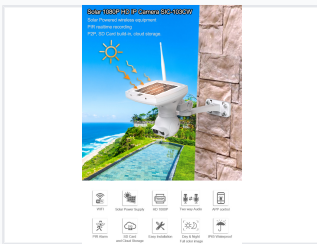

Wireless Solar Powered Security Camera

This wireless camera is solar-powered, eliminating the need for wires or external power. It captures high-resolution video with remote monitoring and motion detection capabilities.

ADDITIONAL IMAGES

Product Overview

All-in-one wireless solar camera system for various outdoor environments.

All-in-One Solar Security Solution

This advanced wireless security camera integrates solar power and LED lighting into a single, durable outdoor device. It features full 1080P HD resolution for clear color images both day and night, powered entirely by renewable solar energy. Designed for flexibility, it supports remote monitoring via a dedicated mobile app and provides comprehensive storage options including local SD card and cloud integration.