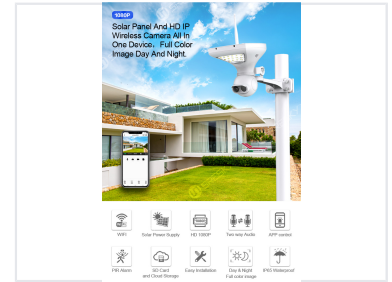

Wireless Solar Powered Security Camera

This wireless camera is solar-powered, eliminating the need for wires or external power. It captures high-resolution video with remote monitoring and motion detection capabilities.

ADDITIONAL IMAGES

Product Overview

All-in-one wireless solar camera system for various outdoor environments.

All-in-One Solar Security Solution

This advanced wireless security camera integrates solar power and LED lighting into a single, durable outdoor device. It features full 1080P HD resolution for clear color images both day and night, powered entirely by renewable solar energy. Designed for flexibility, it supports remote monitoring via a dedicated mobile app and provides comprehensive storage options including local SD card and cloud integration.