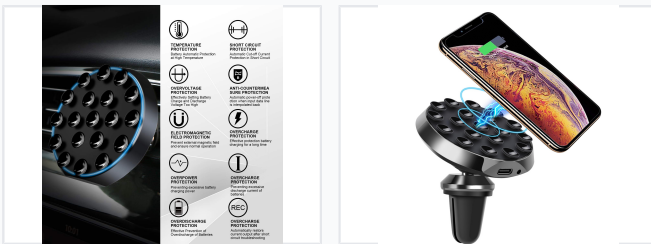

Wireless Charging Car Phone Mount

This wireless car charger securely holds and wirelessly charges your smartphone while you drive. It features a suction cup mount and a built-in USB port for charging other devices.

ADDITIONAL IMAGES

Product Overview

Professional Wireless Charging Solution

This premium wireless car phone mount provides a secure and efficient way to charge your smartphone while driving. Engineered with durable zinc alloy and brass, the mount offers a high-end look and feel while ensuring your device remains stable and accessible. It supports advanced Qi-compatible fast charging and integrates multiple safety protection mechanisms for peace of mind.