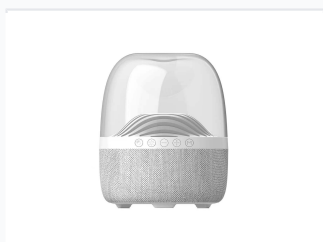

Wireless Bluetooth Speaker with LED Mood Light

This wireless Bluetooth speaker combines audio playback with ambient LED lighting. It features a built-in subwoofer for enhanced bass.

ADDITIONAL IMAGES

Product Overview

Immersive Audio and Ambient Lighting

This versatile wireless Bluetooth speaker combines high-fidelity audio performance with dynamic LED mood lighting to enhance any environment. Engineered for portability and style, it features robust Bluetooth 5.1 connectivity and a powerful subwoofer output for rich bass response. Ideal for home, office, or outdoor gatherings, it provides an all-in-one audio solution with multiple playback modes including TF card and FM support.

Technical Specifications

Playback Duration

4 h

Max Playback

Bluetooth Version	5.1
Transmission Distance	10 m
Battery Capacity	1800 mAh

Audio Performance

Total Output Power	10 W
Connectivity Options	Bluetooth, USB, TF Card, FM Radio, AUX