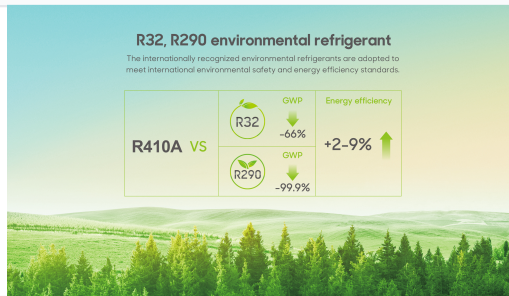

Environmental Standards

Adoption of R32 and R290 refrigerants significantly reduces Global Warming Potential (GWP) while maintaining high energy efficiency.

GWP Reduction vs R410A

Refrigerant	GWP Reduction	Efficiency Gain
R32	-66%	+2-9%
R290	-99.9%	High Efficiency

Eco-Friendly Refrigerants

R32, R290

User Controls

Control Interface

- Adjustable thermostat settings
- Multiple fan speeds
- Air swing control
- Safety restart delay (2-3 minutes)

Installation & Maintenance

Maintenance

- Washable air filter
- Easy window-mount installation
- Directional louvers for airflow customization