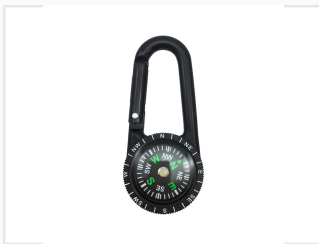

# Waterproof Luminous Portable Outdoor Compass with Key Ring

This compact compass is designed for outdoor sports and activities. Its waterproof construction ensures reliable performance, and the luminous dial provides enhanced visibility in low-light conditions.

## ADDITIONAL IMAGES

### Compact Navigation Companion

This waterproof, luminous outdoor compass is designed for reliability and convenience during outdoor adventures. Its compact and elegant design allows it to be easily attached to key chains, belts, or backpacks, making it an essential accessory for hiking, camping, and off-road sports. The integrated luminous dial ensures accurate orientation even in low-light conditions, providing peace of mind for professional and recreational users alike.

### Core Functionalities

- Waterproof construction for all-weather reliability
- Luminous dial for low-light visibility
- Integrated key ring for secure attachment
- Compact and portable design
- Standard directional markings (N, NE, E, SE, S, SW, W, NW)