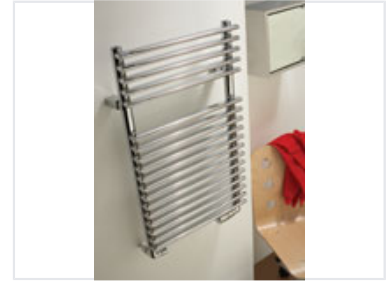

Wall-Mounted Towel Drying Rack

This wall-mounted towel rack features multiple horizontal bars for drying towels. Constructed from reflective metal, the ladder-like design provides a convenient and space-saving solution.

Product Overview

Professional Grade Towel Drying Solution

This wall-mounted towel drying rack features a durable, space-saving ladder design crafted from high-quality, reflective metal. Engineered for reliability in busy environments, it ensures optimal towel drying and warming efficiency. Its versatile construction makes it an ideal addition for both bathroom and laundry room installations.

Technical Specifications

| | |
|-----------------|--|
| Material Finish | Reflective stainless steel or chrome |
| Installation | Wall-mounted |
| Design Features | Ladder-style, Space-saving, Multiple rungs |