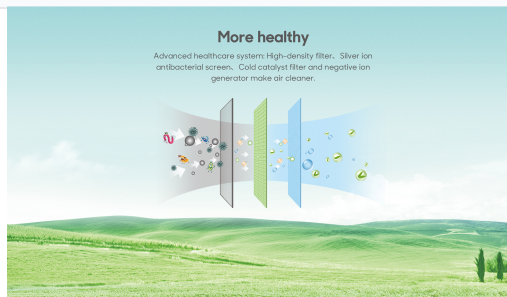

Air Quality & Health

Comprehensive four-stage filtration system for cleaner and healthier indoor air.

Advanced Healthcare System

- High-density filter for large particles
- Silver ion antibacterial screen
- Cold catalyst filter for VOC removal
- Negative ion generator