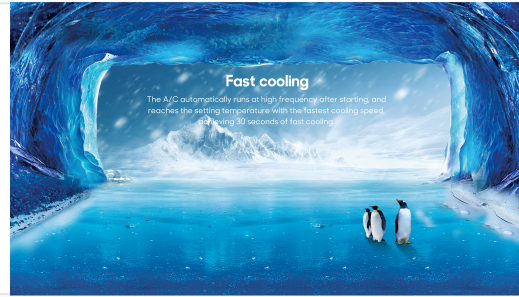

Achieve your desired temperature in as little as 30 seconds with high-frequency startup.

Fast Cooling

30 s

Rapid Cooling Time

Performance Boost

9 %

Max Efficiency Increase

Optimized Airflow Design

The unit features an optimized wind wheel and air duct design. This enhancement improves the overall efficiency of the evaporator, condenser, and compressor to deliver more powerful refrigeration under standard conditions.