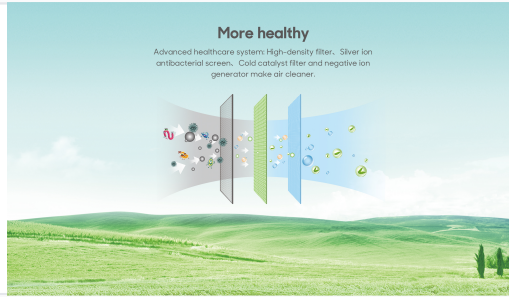

Air Quality

Advanced healthcare system utilizing high-density and silver ion filters for cleaner air.

Healthcare Filtration System

High-density Filter, Silver Ion Antibacterial Screen, Cold Catalyst Filter, Negative Ion Generator