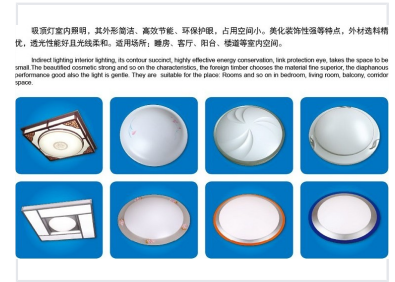

Wall-Mounted Split Air Conditioner with Gold Floral Accents

This sleek, wall-mounted air conditioner unit features a modern design with elegant gold floral accents on a white casing. Its energy-efficient design ensures minimal power consumption, making it an environmentally conscious choice for home climate control.

ADDITIONAL IMAGES

Overview

Sophisticated Climate Control

This wall-mounted split air conditioner combines efficient climate control with a sophisticated design featuring elegant gold floral accents. Engineered for quiet operation and improved air quality, it integrates advanced filtration technology to ensure a comfortable indoor environment. Its energy-efficient construction makes it an ideal solution for modern residential or commercial spaces.

Design & Aesthetics

Design Style	Modern with gold floral accents
Casing Color	White

Performance & Features

Operation Mode	Quiet operation
Fan Speed Settings	Multiple
Air Quality Technology	Advanced Air Filtration