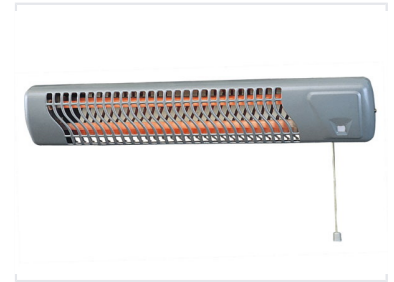

Wall-Mounted Radiant Heater

This wall-mounted radiant heater delivers warmth efficiently. It is designed with a protective grille and a pull cord for easy operation.

Product Overview

Efficient Wall-Mounted Radiant Heating

This professional-grade radiant heater provides immediate and localized warmth, making it an ideal solution for commercial and industrial workspaces. Designed for secure wall mounting, the unit features a durable grey metal housing and a high-visibility protective grille for safety. Its simple pull-cord operation ensures ease of use in any professional environment.

Technical Specifications

Mounting Configuration	Wall-mounted
Housing Material	Metal
Heating Technology	Radiant Heat, Visible Element
Color Finish	Grey

Control and Safety

Safety Features

- Protective safety grille
- Fixed wall-mount orientation