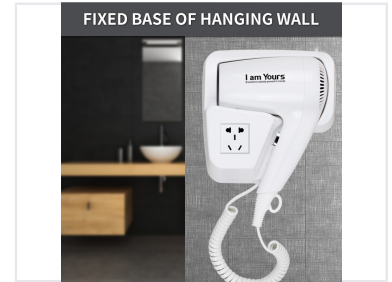

# Wall Mounted Hotel Hair Dryer with Socket

This hotel hair dryer is designed for wall mounting and ease of use. It features a built-in socket for powering other devices.

## Product Overview

A space-saving wall-mounted design featuring an integrated electrical socket for added guest convenience.

### Professional Hotel Hair Dryer

This wall-mounted hotel hair dryer is engineered for durability, safety, and guest convenience in hospitality settings. It features an integrated electrical socket, allowing guests to use other appliances simultaneously. With overheat protection and a constant temperature design, it provides reliable performance while maintaining hair health.