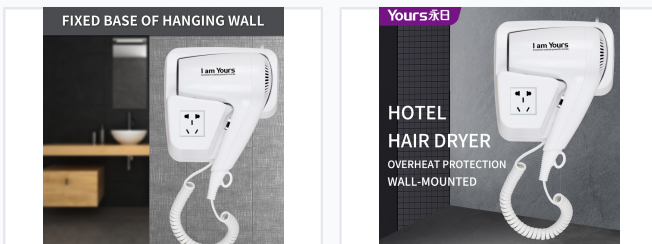

# Wall Mounted Hotel Hair Dryer with Socket

This hotel hair dryer is designed for wall mounting and ease of use. It features a built-in socket for powering other devices.

## Product Overview

A space-saving wall-mounted design featuring an integrated electrical socket for added guest convenience.