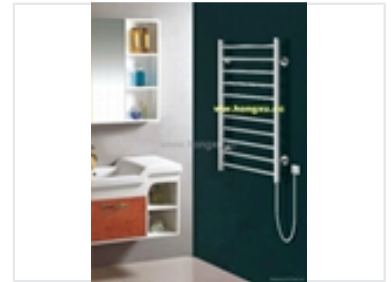

Wall-Mounted Heated Towel Dryer

This wall-mounted heated towel rack features multiple horizontal bars for evenly distributing heat. It is designed to dry and warm towels in bathrooms or laundry rooms.

Product Overview

Efficient Drying Solution

This wall-mounted heated towel dryer is designed to provide consistent, even heat distribution for towels in bathrooms or laundry rooms. With its durable construction and polished finish, it combines functionality with a sleek aesthetic suitable for professional and residential environments. The unit features multiple horizontal bars to maximize drying surface area and connects via a standard electrical cord.

Design & Build

Finish

Polished

Mounting Type

Wall-mounted

Design Features

Horizontal bars, Even heat distribution

Electrical Specifications