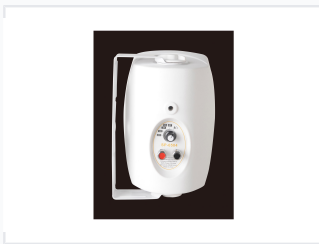

Wall Mountable Speaker with Selectable Power Taps

This is a wall mountable speaker suitable for indoor or outdoor use. It has selectable power settings and an 8Ω impedance.

ADDITIONAL IMAGES

Product Overview

Versatile Wall Mounted Audio Solutions

The SP-02 series features professional-grade wall-mounted speakers designed for clear and reliable sound reproduction. These units offer selectable power taps and impedance options, making them ideal for both background music and public address systems in various environments. Engineered for durability, these speakers provide flexible installation choices for indoor or outdoor audio setups.