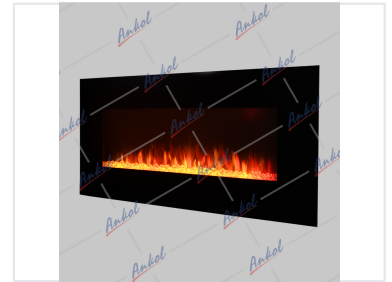

# Wall-Mountable Electric Fireplace with Adjustable Flame

This electric fireplace provides the ambiance of a traditional fireplace without needing venting or fuel. It features realistic flame effects and adjustable temperature settings for customized comfort.

### Modern Wall-Mounted Ambience

This wall-mountable electric fireplace combines sleek aesthetics with functional heating. Featuring a flat black tempered glass front panel, it offers a sophisticated look that fits perfectly in contemporary interiors. Users can enjoy the realistic flame effect independently of the heating function, making it a versatile decorative piece for year-round use.