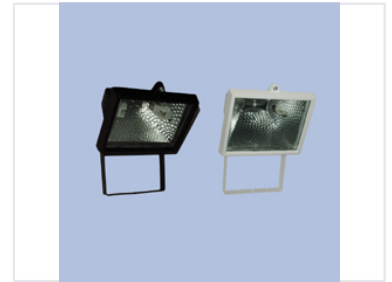

Wall Mount Halogen Floodlight

This enclosed halogen floodlight is designed for wall mounting. It features a robust housing for protection against environmental elements and is suitable for outdoor illumination.

Product Overview

High-Intensity Halogen Illumination

This wall-mounted halogen floodlight is engineered for durability and high-performance lighting in diverse environments. With its robust, weather-resistant housing, it is perfectly suited for outdoor security, architectural highlighting, and general area illumination. The integrated reflector ensures optimized light distribution, while the included mounting bracket facilitates quick and efficient installation for both residential and commercial projects.

Technical Specifications

Mounting Configuration	Wall Mount
Light Source	Halogen Lamp
Available Colors	Black, White

Features

Product Advantages

- Robust weather-resistant housing
- Includes easy-installation mounting bracket
- Optimized reflector for maximum light output
- Versatile for security and architectural use

Applications

Suitable Applications

Outdoor Illumination • Security Lighting • Architectural Highlighting • Residential • Commercial