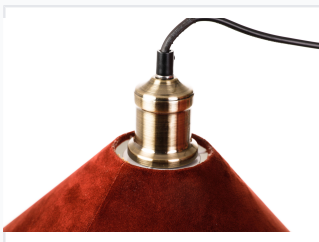

# Velvet Braid Lamp Shade

This lamp shade features a rich velvet fabric with a braided trim. Designed for indoor lighting applications, this shade provides a warm and inviting ambiance.

## ADDITIONAL IMAGES

### Elegant Velvet Braid Design

The Velvet Braid Lamp Shade offers a sophisticated aesthetic, blending the soft, luxurious texture of rich velvet with a durable woven braided structure that mimics rattan. Engineered for both indoor and outdoor lighting applications, this shade creates a warm, inviting ambiance by diffusing light evenly. It serves as a stylish, high-quality upgrade for standard lamp fixtures, enhancing the elegance of any decor.