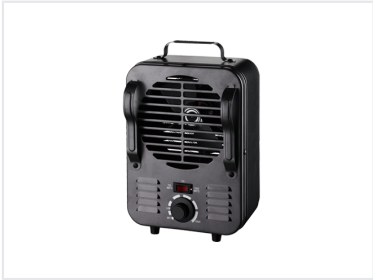

# Utility Space Heater with Adjustable Thermostat

This space heater features heavy-duty metal construction and a tip-over safety switch. It offers two heat settings at 750 and 1500 watts, plus a normal fan mode and overheat safety shutoff.

### Robust Utility Heating Solution

This utility space heater is engineered for reliable performance in demanding environments like workshops, garages, and utility spaces. Built with durable metal construction, it offers long-term resistance to wear and tear. Users can easily customize their heating needs with adjustable settings, while integrated safety features like overheat protection ensure peace of mind during operation.

### Portability

Compact Design, Integrated Carry Handle, Sturdy Base