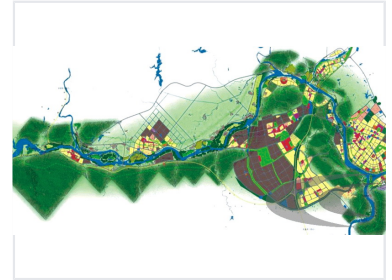

Urban Planning Map for Regional Development

This map illustrates land use and development strategies for a region. It showcases zones for residential, commercial, industrial, and recreational purposes, integrating green spaces and infrastructure networks.

Product Overview

Comprehensive Urban Planning Solution

This detailed urban planning map provides a strategic overview of regional development, specifically designed for areas bisected by natural features like rivers. It integrates complex land use strategies, including residential, commercial, industrial, and recreational zoning. The plan emphasizes sustainable growth by balancing infrastructure networks with dedicated green spaces and environmental conservation efforts.

Zoning & Land Use

Included Zoning Types	Residential, Commercial, Industrial, Recreational
-----------------------	---

Development Features

Planning Focus Areas

- Environmental conservation zones
- Transportation infrastructure networks
- Sustainable growth strategies
- River-bisected land management