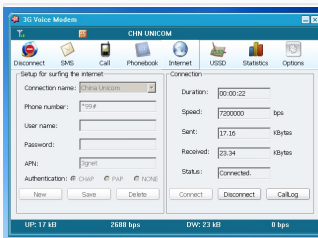

Universal 2G/3G USB Modem

This universal 2G/3G USB modem provides wireless internet connectivity. It supports downlink speeds of 7.2Mbps and uplink speeds of 5.76Mbps.

ADDITIONAL IMAGES

Overview

Reliable Mobile Connectivity