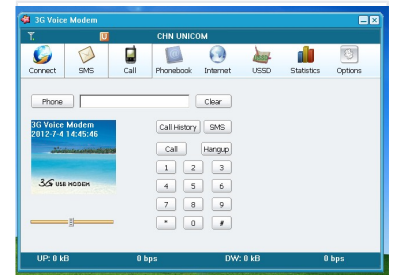

Universal 2G/3G USB Modem

This universal 2G/3G USB modem provides wireless internet connectivity. It supports downlink speeds of 7.2Mbps and uplink speeds of 5.76Mbps.

ADDITIONAL IMAGES

Overview

Reliable Mobile Connectivity