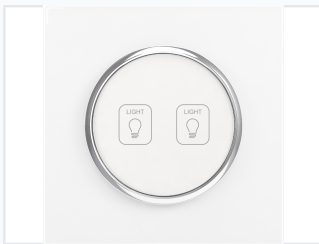

Two-Gang Wi-Fi Light Switch

This two-gang Wi-Fi light switch allows for remote control of two separate lighting circuits via a Wi-Fi connection. The switch features a sleek, touch-sensitive interface with illuminated indicators and is compatible with smart home ecosystems.

ADDITIONAL IMAGES

Product Overview

Smart Home Lighting Control

This two-gang, one-way Wi-Fi smart switch offers seamless integration into modern home automation systems. Featuring a sleek, tempered glass panel, it provides both a premium aesthetic and durable performance. Users can enjoy convenient remote control via smartphone apps, voice assistant compatibility, and customizable scheduling for enhanced energy management.

Technical Specifications

Max Current

16 A

Max Current

Max Voltage	250 V
Mechanical Life	100000 cycles
Dimensions	86mm x 86mm x 3mm
Standard	EU

Smart Features

Smart Functions

- Remote Control
- Scheduled Timers
- Countdown Timers
- Shared Family Control
- Scene Mode
- Power Statistics

App Support

Smart Life TUYA

Voice Control

Amazon Alexa, Google Home

Design & Build

Available Colors

Original White • Black • Customized

Material