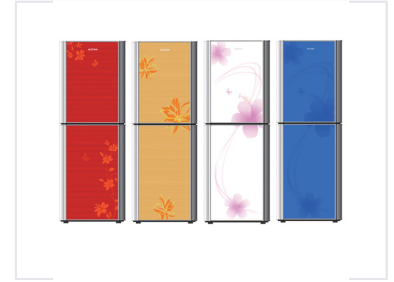

Two-Door Household Refrigerator

This refrigerator features a two-door design suitable for household use. It is available in multiple colors and floral patterns.

Product Overview

Modern Two-Door Household Refrigeration

This stylish two-door household refrigerator offers a blend of functional storage and aesthetic appeal. Featuring a durable metallic frame, the unit is designed to integrate seamlessly into contemporary kitchens. With a variety of vibrant color options and unique floral pattern finishes, it provides both reliable cooling performance and a personalized decorative touch for your living space.

Design and Aesthetics

Available Finishes	Red, Orange, Blue, White with floral pattern
Frame Material	Metallic

Technical Specifications

Application
Household • Residential

Configuration	Two-door
---------------	----------