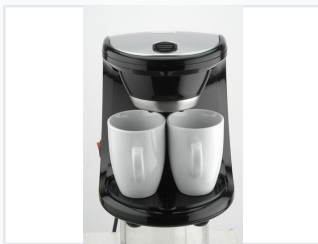

ADDITIONAL IMAGES

Product Overview

Compact Brewing Solution

This two-cup electric drip coffee maker is designed for efficiency and convenience, making it an ideal choice for small households, offices, or personal use. Featuring a sleek black and silver finish, the unit includes two matching porcelain mugs and a permanent filter for a hassle-free brewing experience. Its compact design and removable components ensure easy cleaning and space-saving operation.

Technical Specifications

Voltage	220-240V
Frequency	50Hz
Rated Power	450 W

Capacity & Design

Capacity	0.24 L
Cup Capacity	2

Features

Included Accessories

- 2 Matching porcelain mugs
- Permanent filter

Maintenance Features	Removable plate stand, Washable filter, Easy to clean
Operation Indicators	Yes