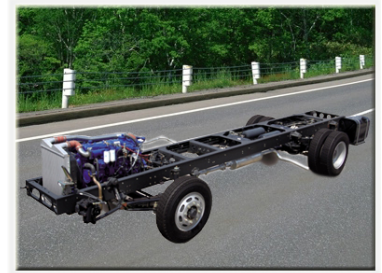

# Truck Chassis with Engine

The product is a truck chassis with an engine mounted on it. It provides a foundation for building or repairing heavy-duty vehicles.

### Professional Grade Truck Chassis

This truck chassis comes equipped with a pre-installed engine, providing a reliable and stable foundation for various commercial transport applications. Engineered for durability and performance, the unit is designed to facilitate rapid body mounting and customization for specialized logistics needs. Its robust construction ensures longevity under rigorous operational conditions, making it an ideal choice for diverse industrial requirements.