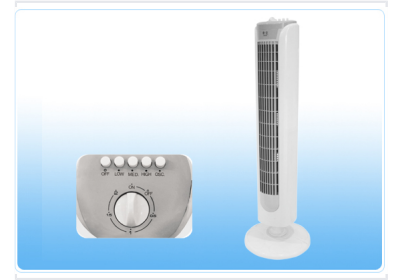

Tower Fan with Timer

This tower fan provides focused airflow in a compact, vertical design. It includes adjustable speed settings and a timer for customized cooling.

Product Overview

Compact Tower Fan Solution

This tower fan offers a space-saving, vertical design perfect for cooling offices or living areas. It features intuitive control options, including three distinct speed settings and an oscillation function for wider air distribution. With a built-in mechanical timer, users can easily schedule operation for up to two hours, ensuring efficient energy use.

Control & Operation

Speed Settings	Low, Medium, High
Timer Duration	2 hours
Oscillation	Yes

Design & Build

Design	Slim vertical tower
Color	White
Base Style	Circular