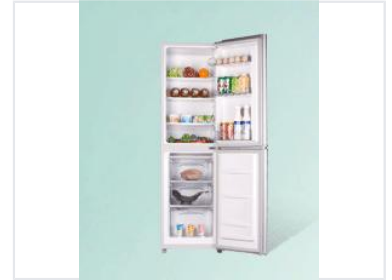

Top-Freezer Refrigerator

This refrigerator features a top-mounted freezer compartment and a bottom-mounted refrigerator compartment. The refrigerator section includes multiple shelves and door storage compartments for organized food storage, while the freezer section consists of drawers for easy access.

Overview

Modern Efficient Cooling Solution

This top-freezer refrigerator is designed with a clean, minimalist aesthetic suitable for professional commercial or residential environments. It features a spacious top-mounted refrigeration compartment with versatile shelving and door storage to ensure optimal organization. The dedicated bottom-mounted freezer section utilizes drawers for quick and efficient access to frozen goods.

Design

Storage Features

- Adjustable refrigerator shelves
- Door storage compartments
- Freezer drawer system

Configuration

Top-mount Refrigerator with Bottom-mount Freezer

Design Style

Minimalist, Modern, Light-colored finish