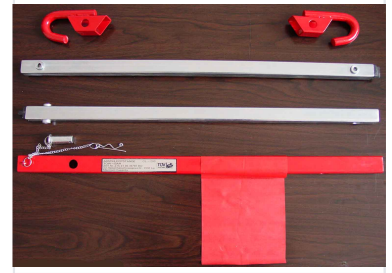

Telescopic Tow Bar for Vehicles Up to 2000kg

This rigid telescopic towpole is designed for towing vehicles up to 2000kg. The telescopic design allows for compact storage and ease of use.

Product Overview

Professional Telescopic Tow Bar

This high-performance rigid telescopic tow bar is engineered for reliable towing of vehicles weighing up to 2000kg. Designed for ease of use and safety, it features a convenient telescopic construction that allows for compact storage when not in use. Certified with TUV/GS standards, this unit ensures compliance with international safety requirements for professional towing operations.

Technical Specifications

Rated Towing Load

2000 kg

Maximum Load Capacity

Nominal Length

1800 mm

Compliance & Certification

Quality Certifications