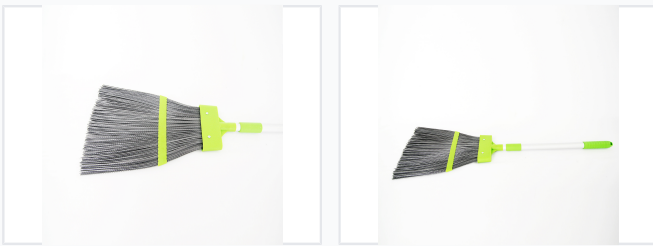

# Telescopic Handle Leaf Broom

This leaf broom features a telescoping handle, allowing for adjustable length and comfortable use. Its wide head and durable bristles efficiently gather leaves and debris from gardens, patios, and driveways.

## ADDITIONAL IMAGES

### Professional Telescopic Leaf Broom

This telescopic garden leaf broom is engineered for efficient and convenient yard cleanup across various outdoor surfaces like patios, lawns, and driveways. Its adjustable telescopic handle allows for customizable reach and ergonomic comfort, while the durable, high-performance bristles are specifically optimized for gathering leaves and garden waste. The lightweight, durable construction ensures easy maneuverability during use and compact, space-saving storage when retracted.