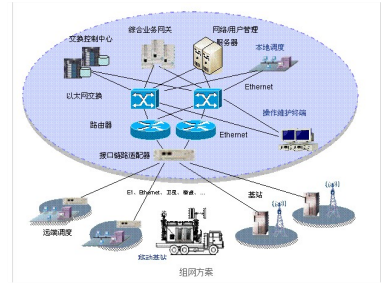

# Telecommunications Network Infrastructure

This network diagram illustrates a telecommunications network infrastructure. It features network components such as switches, routers, servers, and base stations.

### Comprehensive Telecommunications Network Infrastructure

This telecommunications infrastructure solution provides a robust and integrated framework for modern communication networks. It facilitates seamless connectivity by bridging various components including switches, routers, servers, and base stations. Designed for professional reliability, the system supports advanced exchange control, network user management, and multi-channel scheduling, making it an ideal choice for complex enterprise communication requirements.

### Core Infrastructure Elements

- Exchange Control Center
- Network User Management
- High-performance Servers
- Ethernet Switches
- Routers
- Maintenance Terminals

### Operational Features

Local Dispatch • Remote Dispatch • Integrated Services Gateway • Link Adaptation