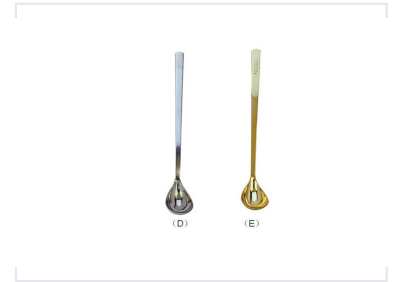

# Teardrop Bowl Spoons, Silver and Gold Finish

These spoons feature a teardrop-shaped bowl, suitable for various serving and stirring tasks. One spoon has a silver finish, while the other has a gold finish.

### Elegant Teardrop Bowl Design

These sophisticated spoons feature a unique teardrop-shaped bowl, blending aesthetic appeal with functional utility. Available in both silver and gold finishes, they offer versatility for professional hospitality, catering, and retail environments. Their long-handled construction ensures ease of use in various serving applications.

## Design and Aesthetics

Available Finishes	Silver, Gold
Bowl Shape	Teardrop
Handle Style	Long-handled