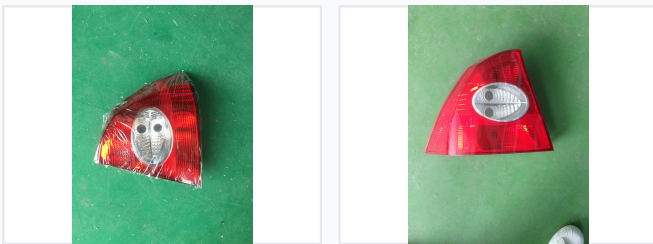

Tail Light Assembly for 2009 Ford Focus

This is a used tail light assembly designed for the 2009 Ford Focus. The assembly provides optimal visibility and safety with its red lens, integrated reflector, and clear lens section for reverse lights.

ADDITIONAL IMAGES

Product Overview

Tail Light Assembly Overview

This tail light assembly is a direct replacement component designed specifically for the 2009 Ford Focus. It features a robust housing with an integrated red lens, clear sections for reverse lights, and pre-configured mounting points to ensure a proper fit. As a genuine replacement part, it provides the reliability and visibility required for vehicle safety.

Technical Details

Product Status

Used • Functional

Compatibility Year	2009
--------------------	------

Bulb Sockets	3
--------------	---

Design Features

Lens Composition

- Red lens
- Integrated reflector
- Clear reverse light section