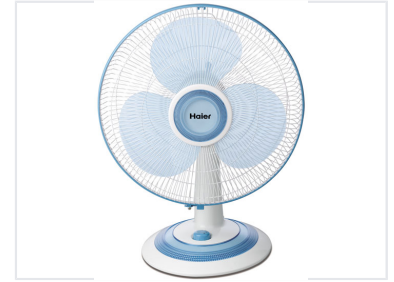

Tabletop Electric Fan

This electric fan is designed for tabletop or desktop use, providing adjustable airflow. It features a protective wire cage, three blades, and a multi-speed control knob for personal cooling.

Product Overview

Compact Cooling Solution

This tabletop electric fan is designed to provide efficient and adjustable airflow for personal cooling in both home and office environments. Featuring a robust three-blade design and a protective wire cage, it balances safety with performance. The unit includes a multi-speed control knob, allowing users to customize their comfort level easily.

Technical Specifications

Number of Blades	3
Control Method	Multi-speed control knob

Design & Build

Safety Features

Protective Wire Cage • Stable Base

Usage	Tabletop, Desktop, Home, Office
-------	---------------------------------