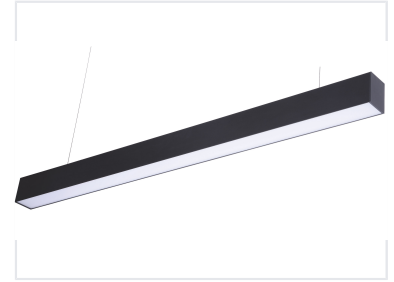

Suspended LED Linear Light Fixture

This suspended LED linear light fixture features a sleek, rectangular design. It provides uniform and energy-efficient illumination suitable for offices, retail spaces, and modern interiors.

ADDITIONAL IMAGES

Overview

Modern Linear Lighting Solution

This suspended LED linear light fixture is designed to deliver uniform, energy-efficient illumination for professional environments. Featuring a sleek, minimalist profile with durable housing, it integrates seamlessly into offices, retail spaces, and modern commercial interiors. The fixture offers adjustable suspension height and provides glare-free lighting, enhancing visual comfort and productivity in any setting.

Physical Characteristics

Finish Options

White • Black

Housing Material

Aluminum

Design Style

Minimalist Rectangular

Technical Specifications