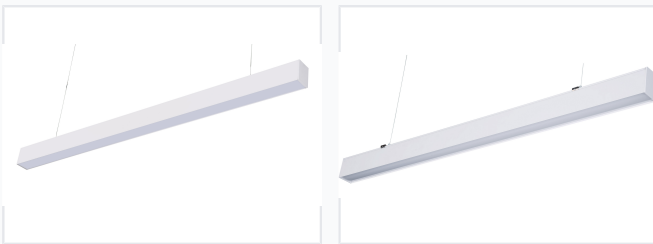

Suspended LED Linear Light Fixture

This suspended LED linear light fixture features a sleek, rectangular design. It provides uniform and energy-efficient illumination suitable for offices, retail spaces, and modern interiors.

ADDITIONAL IMAGES

Overview

Modern Linear Lighting Solution

This suspended LED linear light fixture is designed to deliver uniform, energy-efficient illumination for professional environments. Featuring a sleek, minimalist profile with durable housing, it integrates seamlessly into offices, retail spaces, and modern commercial interiors. The fixture offers adjustable suspension height and provides glare-free lighting, enhancing visual comfort and productivity in any setting.

Physical Characteristics

Finish Options

White • Black

Housing Material

Aluminum

Design Style

Minimalist Rectangular

Technical Specifications