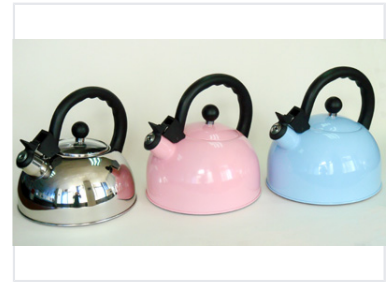

Stovetop Whistle Kettle

This stovetop kettle features a whistle spout for boiling water. It is designed with a curved handle and comes in various colors.

Product Overview

Classic Stovetop Whistle Kettle

This classic stovetop kettle features a timeless dome design, combining functionality with aesthetic appeal. Equipped with a reliable whistle spout and a convenient lever mechanism, it alerts you clearly when water reaches a boil. Available in multiple color finishes, it is designed to complement any kitchen interior while providing consistent performance.

Design & Aesthetics

Available Colors	Stainless Steel, Pink, Light Blue
Shape Style	Classic Dome

Features

Lid Features

- Black knob
- Lever mechanism for whistle

Whistle Mechanism	Yes
Handle Design	Black Curved Handle