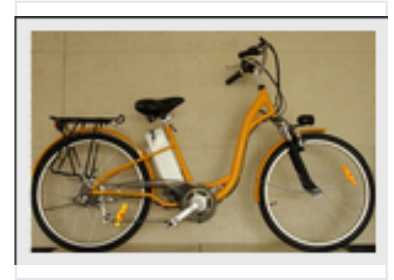

Step-Through Electric Bicycle with Rear Rack

This step-through electric bicycle is designed for urban commuting and recreational riding. It features a yellow frame, front and rear reflectors, a rear rack, and a battery pack mounted on the frame.

Overview

Versatile Urban Commuter

This step-through electric bicycle is engineered for convenience and comfort in urban environments. Featuring a low-step frame design, it ensures easy mounting and dismounting for riders of all abilities. Equipped with a practical rear rack and a frame-mounted battery, this bike is an ideal solution for daily commuting and recreational city riding.

Design & Frame

Frame Color

Yellow

Frame Style

Step-through

Components & Features

Drivetrain & Control

- Pedals
- Chain
- Gears
- Brakes
- Handlebars

Utility Features

Rear Rack, Front Reflector, Rear Reflector

Power System

Battery Placement

Frame-mounted

Usage

Intended Use

Urban Commuting, Recreational Riding