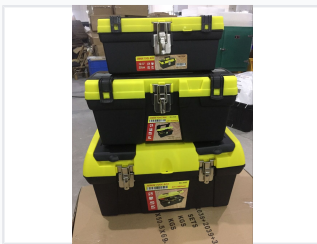

# Stackable Tool Storage Box Set

This stackable tool box set is made from durable plastic with yellow accents. Each box features secure metal latches for organizing tools and equipment.

## ADDITIONAL IMAGES

### Versatile Stackable Storage

This professional-grade tool storage set features three stackable boxes of varying sizes, designed to provide a comprehensive organization solution. Each unit is constructed from durable, high-impact plastic with metal components to ensure long-term reliability in demanding environments. Equipped with secure locking latches, these boxes are ideal for safely storing and transporting tools for both professional trade work and DIY projects.