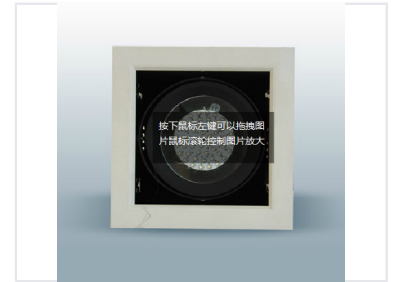

# Square LED Ceiling Light

This square LED ceiling light provides focused illumination. It is designed for indoor use, particularly for architectural or accent lighting.

### Modern Illumination Design

This Square LED Ceiling Light offers a sophisticated lighting solution for modern indoor spaces. Featuring a unique design with a circular LED array mounted within a clean square frame, it provides both functional illumination and architectural aesthetic appeal. Ideal for accent lighting or general interior use, this fixture combines geometric precision with efficient LED technology.

## Technical Specifications

Shape	Square
LED Configuration	Circular array with central cluster and concentric rings
Application	Indoor, Architectural Lighting, Accent Lighting