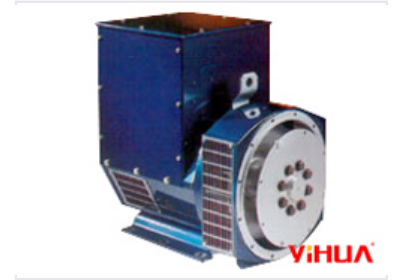

# Soundproof Diesel Generator Set

This diesel generator set provides a continuous power supply. Its soundproof enclosure minimizes noise, making it suitable for industrial, commercial, and residential applications.

### Robust Power Solution

This robust and reliable diesel generator set is engineered for continuous power supply across industrial, commercial, and residential applications. Housed within a soundproof enclosure, it effectively minimizes noise pollution while maintaining high-performance output. Built with durable materials, it ensures long-lasting operation with minimal maintenance requirements.