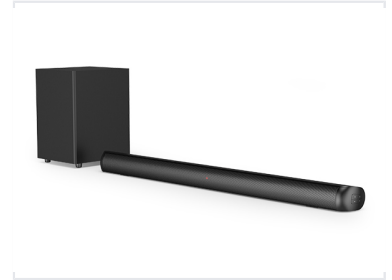

Soundbar with Wireless Subwoofer

This audio system features a soundbar and wireless subwoofer for immersive sound. Connectivity options include Bluetooth, HDMI, and optical inputs for wide compatibility.

ADDITIONAL IMAGES

Product Overview

Immersive Audio Experience

This audio system features a sleek soundbar paired with a wireless subwoofer, designed to deliver balanced audio with deep, rich bass for a complete listening experience. It is an ideal solution for home entertainment setups, enhancing movies, music, and games with powerful performance. The system's modern, compact design complements any living space while offering versatile connectivity options for seamless integration.

Audio Performance

Soundbar Power

50 W

Total Power Output

Subwoofer Power

50 W

Connectivity

Input Ports