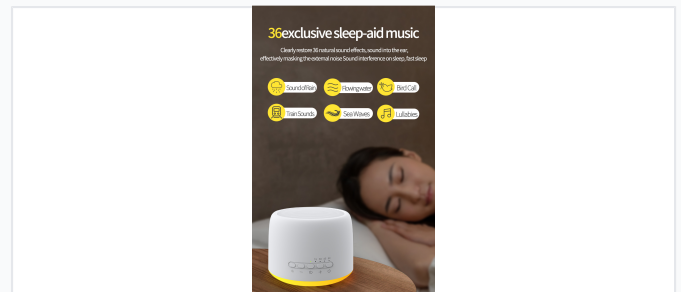

Sound Therapy Night Light

This night light features built-in soothing music options to promote relaxation. It can be powered by dry batteries or USB.

Product Overview

Sleep-Enhancing Sound Therapy Night Light

This innovative sleeping instrument combines ambient lighting with sound therapy to create an optimal environment for rest. Featuring 36 built-in natural sound effects and adjustable warm lighting, it helps mask external noise and promotes natural melatonin secretion. Designed for convenience, the device is portable with dual power options and includes a built-in timer for automated shut-off.

Technical Specifications

Material	ABS plastic
Dimensions	Diameter 105mm x Height 78.5mm

Audio & Lighting

The soft, warm light is designed to be gentle on the eyes and stimulate natural melatonin secretion, preparing the body for sleep.