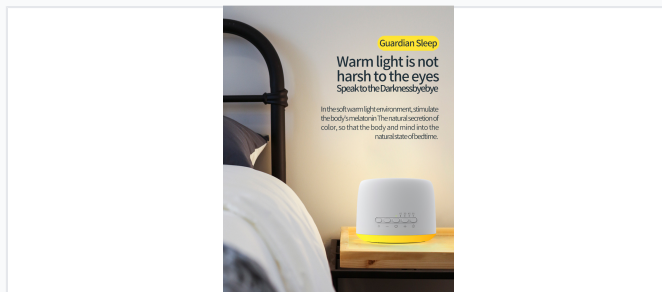

Sound Therapy Night Light

This night light features built-in soothing music options to promote relaxation. It can be powered by dry batteries or USB.

Product Overview

Sleep-Enhancing Sound Therapy Night Light

This innovative sleeping instrument combines ambient lighting with sound therapy to create an optimal environment for rest. Featuring 36 built-in natural sound effects and adjustable warm lighting, it helps mask external noise and promotes natural melatonin secretion. Designed for convenience, the device is portable with dual power options and includes a built-in timer for automated shut-off.

Technical Specifications

Material	ABS plastic
Dimensions	Diameter 105mm x Height 78.5mm

Audio & Lighting

The soft, warm light is designed to be gentle on the eyes and stimulate natural melatonin secretion, preparing the body for sleep.