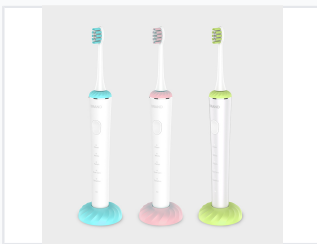

Sonic Rechargeable Electric Toothbrush with Multiple Modes

This sonic electric toothbrush offers multiple cleaning modes including clean, white, polish, gum care, and sensitive. It comes with a charging base for convenient charging.

ADDITIONAL IMAGES

Product Overview

Professional Sonic Cleaning Technology

This advanced sonic electric toothbrush is engineered to deliver superior plaque removal and improved gum health through powerful sonic vibrations. Featuring five specialized brushing modes, it allows users to customize their oral hygiene routine to meet specific needs like whitening or gum sensitivity. With a durable IPX7 waterproof design and long-lasting lithium-ion battery, it offers professional-grade cleaning performance in a sleek, user-friendly package.