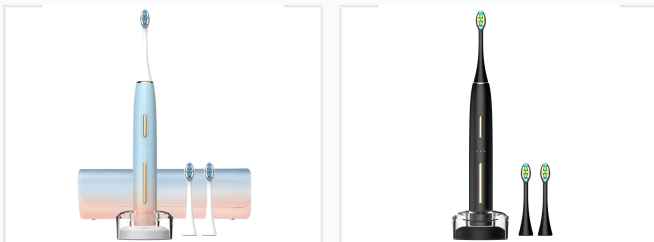

Sonic Electric Toothbrush with Wireless Charging

This electric toothbrush uses sonic vibration technology for effective teeth cleaning and whitening. It features wireless charging and a pressure sensor to prevent damage to gums.

ADDITIONAL IMAGES

Product Overview

Advanced Sonic Oral Care

This smart sonic electric toothbrush utilizes powerful magnetic levitation technology to deliver up to 42,000 strokes per minute, ensuring effective cleaning and whitening. Designed for professional oral hygiene, it features a pressure-sensing function with gradual strength adjustment to protect gums and enamel. The device offers extensive customization with 15 distinct brushing modes and a long-lasting battery that provides up to 60 days of use on a single 8-hour wireless charge.