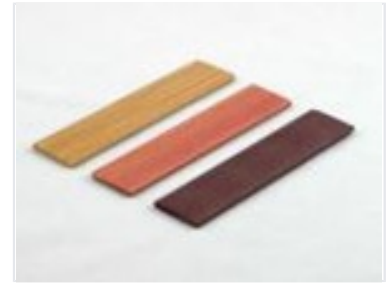

Solid Wood Bar Sample Set

This set includes solid wood bars in light, medium, and dark tones. These samples are useful for evaluating wood colors and material characteristics.

Product Overview

Premium Solid Wood Sample Set

This sample set features three high-quality rectangular bars showcasing a range of professional finishes. Designed for B2B buyers and designers, these samples allow for accurate color matching and material assessment across light brown, reddish-brown, and dark brown tones. The solid construction ensures a durable representation of the final material's texture and aesthetic appeal.

Material & Finish

Surface Treatment

Smooth • Polished

Material Composition

Solid wood or high-quality composite

Available Colors

Light Brown, Reddish-Brown, Dark Brown

Physical Characteristics

Items per Set

3 pcs

Sample Bars

Form Factor

Rectangular Bar

Application

Primary Use Case

- Color swatching
- Material quality inspection
- Interior design planning
- B2B procurement evaluation