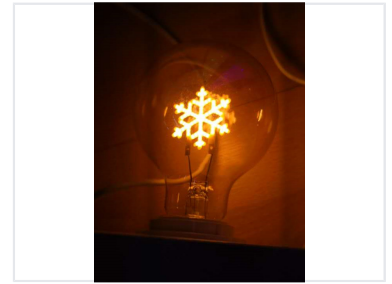

Snowflake Filament LED Bulb

This LED bulb features a unique snowflake-shaped filament design. It emits a warm, inviting glow, creating a cozy ambiance and adding a decorative touch suitable for festive lighting or winter-themed decor.

Product Overview

Snowflake Filament LED Bulb

The Snowflake Filament LED Bulb combines modern energy efficiency with a unique, decorative aesthetic. Featuring an intricate snowflake-shaped filament design, this bulb provides a warm and inviting atmosphere, making it an excellent choice for festive lighting or winter-themed decor. With its versatile glass enclosure options and standard base compatibility, this bulb is designed to enhance the ambiance of any interior space.

Technical Specifications

Glass Finish Options

- Clear
- Amber
- Grey
- Custom Color

Filament Color Temperature

Warmwhite • White

Bulb Type

G80

Base Compatibility