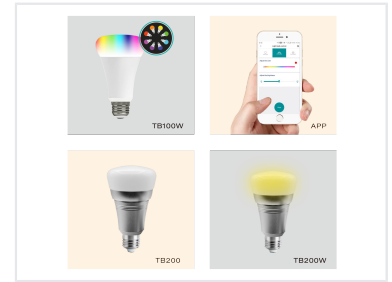

Smart LED Light Bulb

This smart LED light bulb offers a wide spectrum of customizable lighting options. With its smart capabilities, users can control the bulb's color and brightness via a compatible mobile app or voice assistant.

ADDITIONAL IMAGES

Product Overview

Smart LED Lighting Solution

This smart LED bulb offers a versatile lighting solution designed for modern energy efficiency and long-lasting performance. With integrated Wi-Fi capabilities, users can seamlessly control brightness, color, and lighting effects through a dedicated mobile app or voice assistant. The bulb supports a full spectrum of colors and adjustable white light temperatures, making it an ideal choice for creating customized ambiance in any environment.

Technical Specifications

Power Consumption Options

- 7W
- 9W
- 12W

Available Dimensions

Model Size

52.6 x 50.0 mm

60.0 x 60.0 mm

Interface Type	E27
White Color Temperature	6000-6500K
Network Standards	Wi-Fi, 802.11 b/g/n

Features

Key Smart Capabilities

App Control • Voice Assistant Compatible • Full Color Spectrum • Flowing Light Effects • Brightness Adjustment

Available Models

- TB100
- TB100W
- TB200
- TB200W